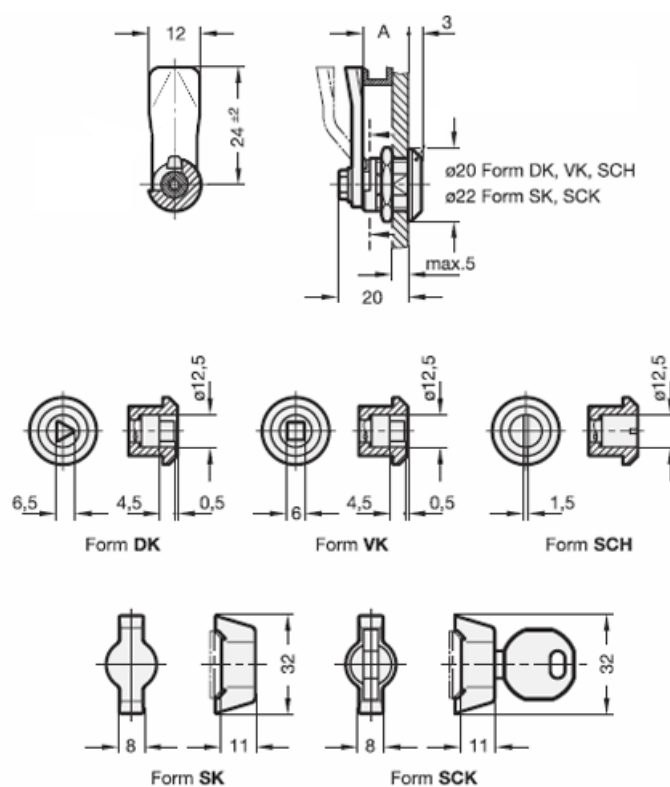

Data Sheet

Article number: 201589019

Description: E+G Mini latch
GN 115.6-DK-19,5

Measures

A = 19.5